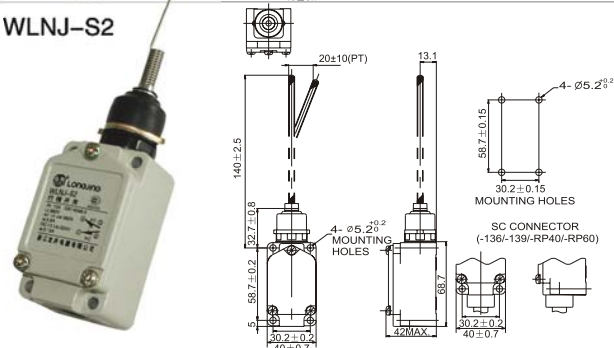

WL Limit Switch 行程开关

WLNJ

WLNJ-2

WLNJ-S2

WLCA2-26

WLSD

WLSD2

WLSD3