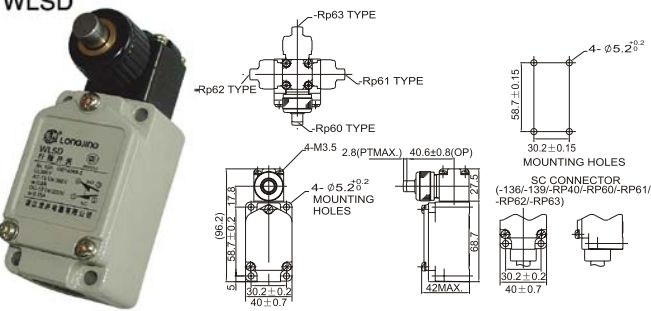

WL Limit Switch 行程开关

WLNJ

WLNJ-2

WLNJ-S2

WLCA2-26

WLSD

WLSD2

WLSD3