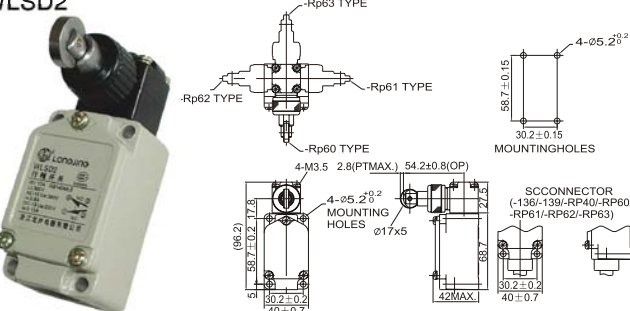

WL Limit Switch 行程开关

WLNJ

WLNJ-2

WLNJ-S2

WLCA2-26

WLSD

WLSD2

WLSD3