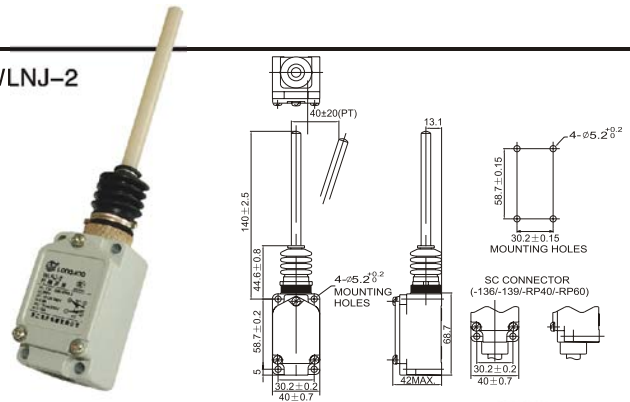

WL Limit Switch 行程开关

WLNJ

WLNJ-2

WLNJ-S2

WLCA2-26

WLSD

WLSD2

WLSD3