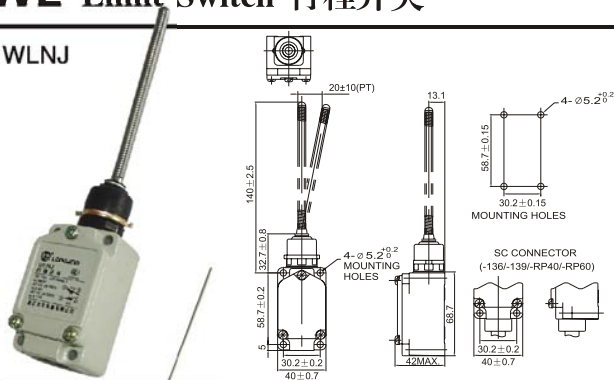

WL Limit Switch 行程开关

WLNJ

WLNJ-2

WLNJ-S2

WLCA2-26

WLSD

WLSD2

WLSD3