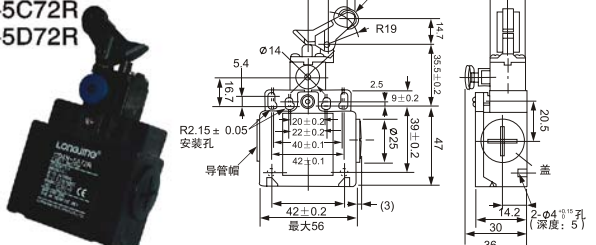

## CD4N Limit Switch 安全行程开关

CD4N-1A72R  
CD4N-1B72R  
CD4N-1C72R  
CD4N-1D72R

CD4N-1A62R  
CD4N-1B62R  
CD4N-1C62R  
CD4N-1D62R

CD4N-5A31R  
CD4N-5B31R  
CD4N-5C31R  
CD4N-5D31R

CD4N-5A72R  
CD4N-5B72R  
CD4N-5C72R  
CD4N-5D72R

CD4N-5A62R  
CD4N-5B62R  
CD4N-5C62R  
CD4N-5D62R

CD4N-5A32R  
CD4N-5B32R  
CD4N-5C32R  
CD4N-5D32R

CD4N-5A20R  
CD4N-5B20R  
CD4N-5C20R  
CD4N-5D20R

CD4N-5A2GR  
CD4N-5B2GR  
CD4N-5C2GR  
CD4N-5D2GR

CD4N-5A2HR  
CD4N-5B2HR  
CD4N-5C2HR  
CD4N-5D2HR