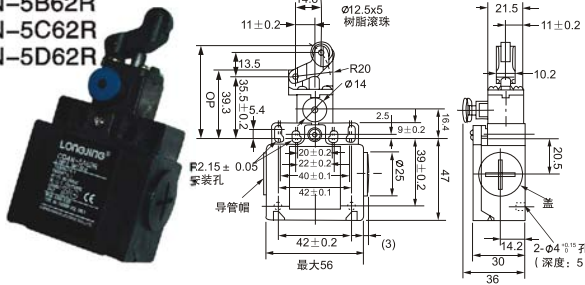

## CD4N Limit Switch 安全行程开关

CD4N-1A72R  
CD4N-1B72R  
CD4N-1C72R  
CD4N-1D72R

CD4N-1A62R  
CD4N-1B62R  
CD4N-1C62R  
CD4N-1D62R

CD4N-5A31R  
CD4N-5B31R  
CD4N-5C31R  
CD4N-5D31R

CD4N-5A72R  
CD4N-5B72R  
CD4N-5C72R  
CD4N-5D72R

CD4N-5A62R  
CD4N-5B62R  
CD4N-5C62R  
CD4N-5D62R

CD4N-5A32R  
CD4N-5B32R  
CD4N-5C32R  
CD4N-5D32R

CD4N-5A20R  
CD4N-5B20R  
CD4N-5C20R  
CD4N-5D20R

CD4N-5A2GR  
CD4N-5B2GR  
CD4N-5C2GR  
CD4N-5D2GR

CD4N-5A2HR  
CD4N-5B2HR  
CD4N-5C2HR  
CD4N-5D2HR