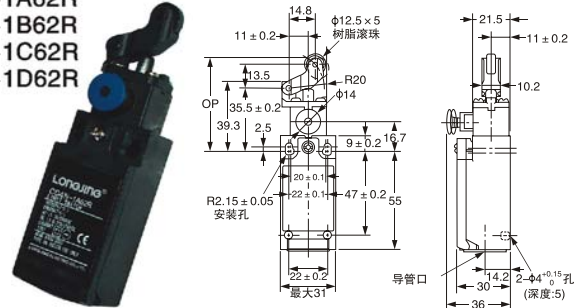

## CD4N Limit Switch 安全行程开关

CD4N-1A72R  
CD4N-1B72R  
CD4N-1C72R  
CD4N-1D72R

CD4N-1A62R  
CD4N-1B62R  
CD4N-1C62R  
CD4N-1D62R

CD4N-5A31R  
CD4N-5B31R  
CD4N-5C31R  
CD4N-5D31R

CD4N-5A72R  
CD4N-5B72R  
CD4N-5C72R  
CD4N-5D72R

CD4N-5A62R  
CD4N-5B62R  
CD4N-5C62R  
CD4N-5D62R

CD4N-5A32R  
CD4N-5B32R  
CD4N-5C32R  
CD4N-5D32R

CD4N-5A20R  
CD4N-5B20R  
CD4N-5C20R  
CD4N-5D20R

CD4N-5A2GR  
CD4N-5B2GR  
CD4N-5C2GR  
CD4N-5D2GR

CD4N-5A2HR  
CD4N-5B2HR  
CD4N-5C2HR  
CD4N-5D2HR