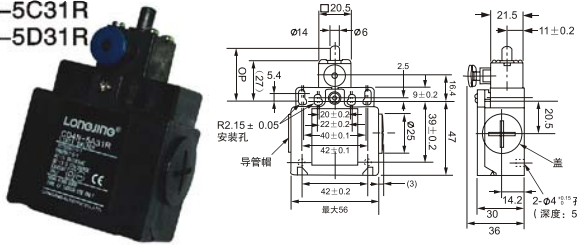

## CD4N Limit Switch 安全行程开关

CD4N-1A72R  
CD4N-1B72R  
CD4N-1C72R  
CD4N-1D72R

CD4N-1A62R  
CD4N-1B62R  
CD4N-1C62R  
CD4N-1D62R

CD4N-5A31R  
CD4N-5B31R  
CD4N-5C31R  
CD4N-5D31R

CD4N-5A72R  
CD4N-5B72R  
CD4N-5C72R  
CD4N-5D72R

CD4N-5A62R  
CD4N-5B62R  
CD4N-5C62R  
CD4N-5D62R

CD4N-5A32R  
CD4N-5B32R  
CD4N-5C32R  
CD4N-5D32R

CD4N-5A20R  
CD4N-5B20R  
CD4N-5C20R  
CD4N-5D20R

CD4N-5A2GR  
CD4N-5B2GR  
CD4N-5C2GR  
CD4N-5D2GR

CD4N-5A2HR  
CD4N-5B2HR  
CD4N-5C2HR  
CD4N-5D2HR