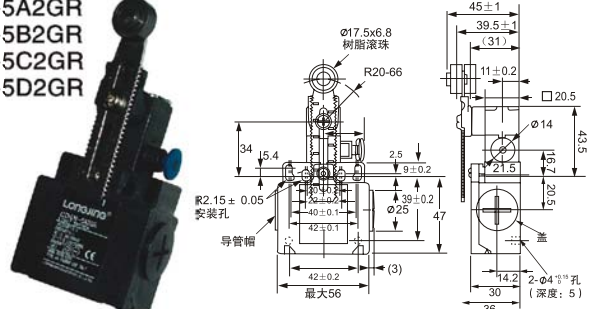

## CD4N Limit Switch 安全行程开关

CD4N-1A72R  
CD4N-1B72R  
CD4N-1C72R  
CD4N-1D72R

CD4N-1A62R  
CD4N-1B62R  
CD4N-1C62R  
CD4N-1D62R

CD4N-5A31R  
CD4N-5B31R  
CD4N-5C31R  
CD4N-5D31R

CD4N-5A72R  
CD4N-5B72R  
CD4N-5C72R  
CD4N-5D72R

CD4N-5A62R  
CD4N-5B62R  
CD4N-5C62R  
CD4N-5D62R

CD4N-5A32R  
CD4N-5B32R  
CD4N-5C32R  
CD4N-5D32R

CD4N-5A20R  
CD4N-5B20R  
CD4N-5C20R  
CD4N-5D20R

CD4N-5A2GR  
CD4N-5B2GR  
CD4N-5C2GR  
CD4N-5D2GR

CD4N-5A2HR  
CD4N-5B2HR  
CD4N-5C2HR  
CD4N-5D2HR