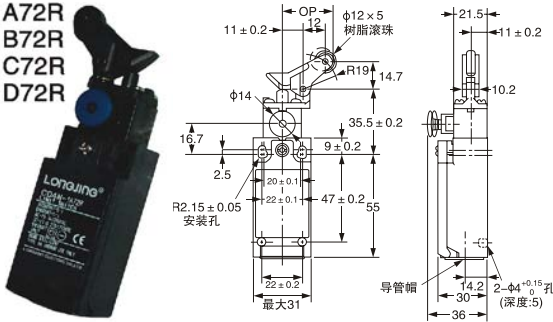

## CD4N Limit Switch 安全行程开关

CD4N-1A72R  
CD4N-1B72R  
CD4N-1C72R  
CD4N-1D72R

CD4N-1A62R  
CD4N-1B62R  
CD4N-1C62R  
CD4N-1D62R

CD4N-5A31R  
CD4N-5B31R  
CD4N-5C31R  
CD4N-5D31R

CD4N-5A72R  
CD4N-5B72R  
CD4N-5C72R  
CD4N-5D72R

CD4N-5A62R  
CD4N-5B62R  
CD4N-5C62R  
CD4N-5D62R

CD4N-5A32R  
CD4N-5B32R  
CD4N-5C32R  
CD4N-5D32R

CD4N-5A20R  
CD4N-5B20R  
CD4N-5C20R  
CD4N-5D20R

CD4N-5A2GR  
CD4N-5B2GR  
CD4N-5C2GR  
CD4N-5D2GR

CD4N-5A2HR  
CD4N-5B2HR  
CD4N-5C2HR  
CD4N-5D2HR