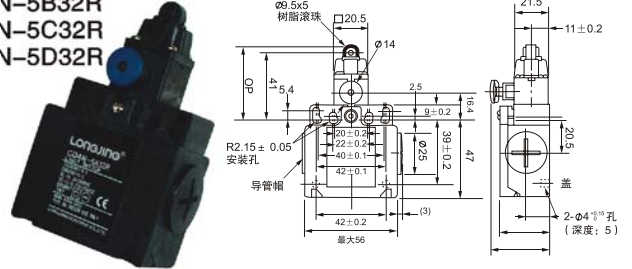

## CD4N Limit Switch 安全行程开关

CD4N-1A72R  
CD4N-1B72R  
CD4N-1C72R  
CD4N-1D72R

CD4N-1A62R  
CD4N-1B62R  
CD4N-1C62R  
CD4N-1D62R

CD4N-5A31R  
CD4N-5B31R  
CD4N-5C31R  
CD4N-5D31R

CD4N-5A72R  
CD4N-5B72R  
CD4N-5C72R  
CD4N-5D72R

CD4N-5A62R  
CD4N-5B62R  
CD4N-5C62R  
CD4N-5D62R

CD4N-5A32R  
CD4N-5B32R  
CD4N-5C32R  
CD4N-5D32R

CD4N-5A20R  
CD4N-5B20R  
CD4N-5C20R  
CD4N-5D20R

CD4N-5A2GR  
CD4N-5B2GR  
CD4N-5C2GR  
CD4N-5D2GR

CD4N-5A2HR  
CD4N-5B2HR  
CD4N-5C2HR  
CD4N-5D2HR