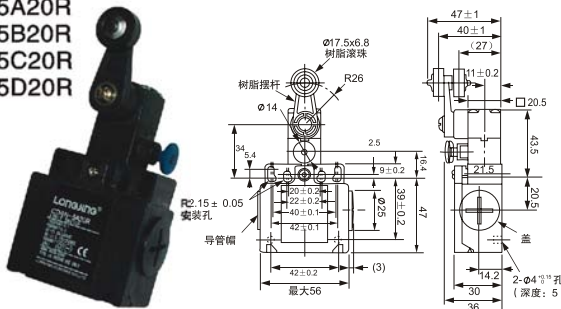

## CD4N Limit Switch 安全行程开关

CD4N-1A72R  
CD4N-1B72R  
CD4N-1C72R  
CD4N-1D72R

CD4N-1A62R  
CD4N-1B62R  
CD4N-1C62R  
CD4N-1D62R

CD4N-5A31R  
CD4N-5B31R  
CD4N-5C31R  
CD4N-5D31R

CD4N-5A72R  
CD4N-5B72R  
CD4N-5C72R  
CD4N-5D72R

CD4N-5A62R  
CD4N-5B62R  
CD4N-5C62R  
CD4N-5D62R

CD4N-5A32R  
CD4N-5B32R  
CD4N-5C32R  
CD4N-5D32R

CD4N-5A20R  
CD4N-5B20R  
CD4N-5C20R  
CD4N-5D20R

CD4N-5A2GR  
CD4N-5B2GR  
CD4N-5C2GR  
CD4N-5D2GR

CD4N-5A2HR  
CD4N-5B2HR  
CD4N-5C2HR  
CD4N-5D2HR